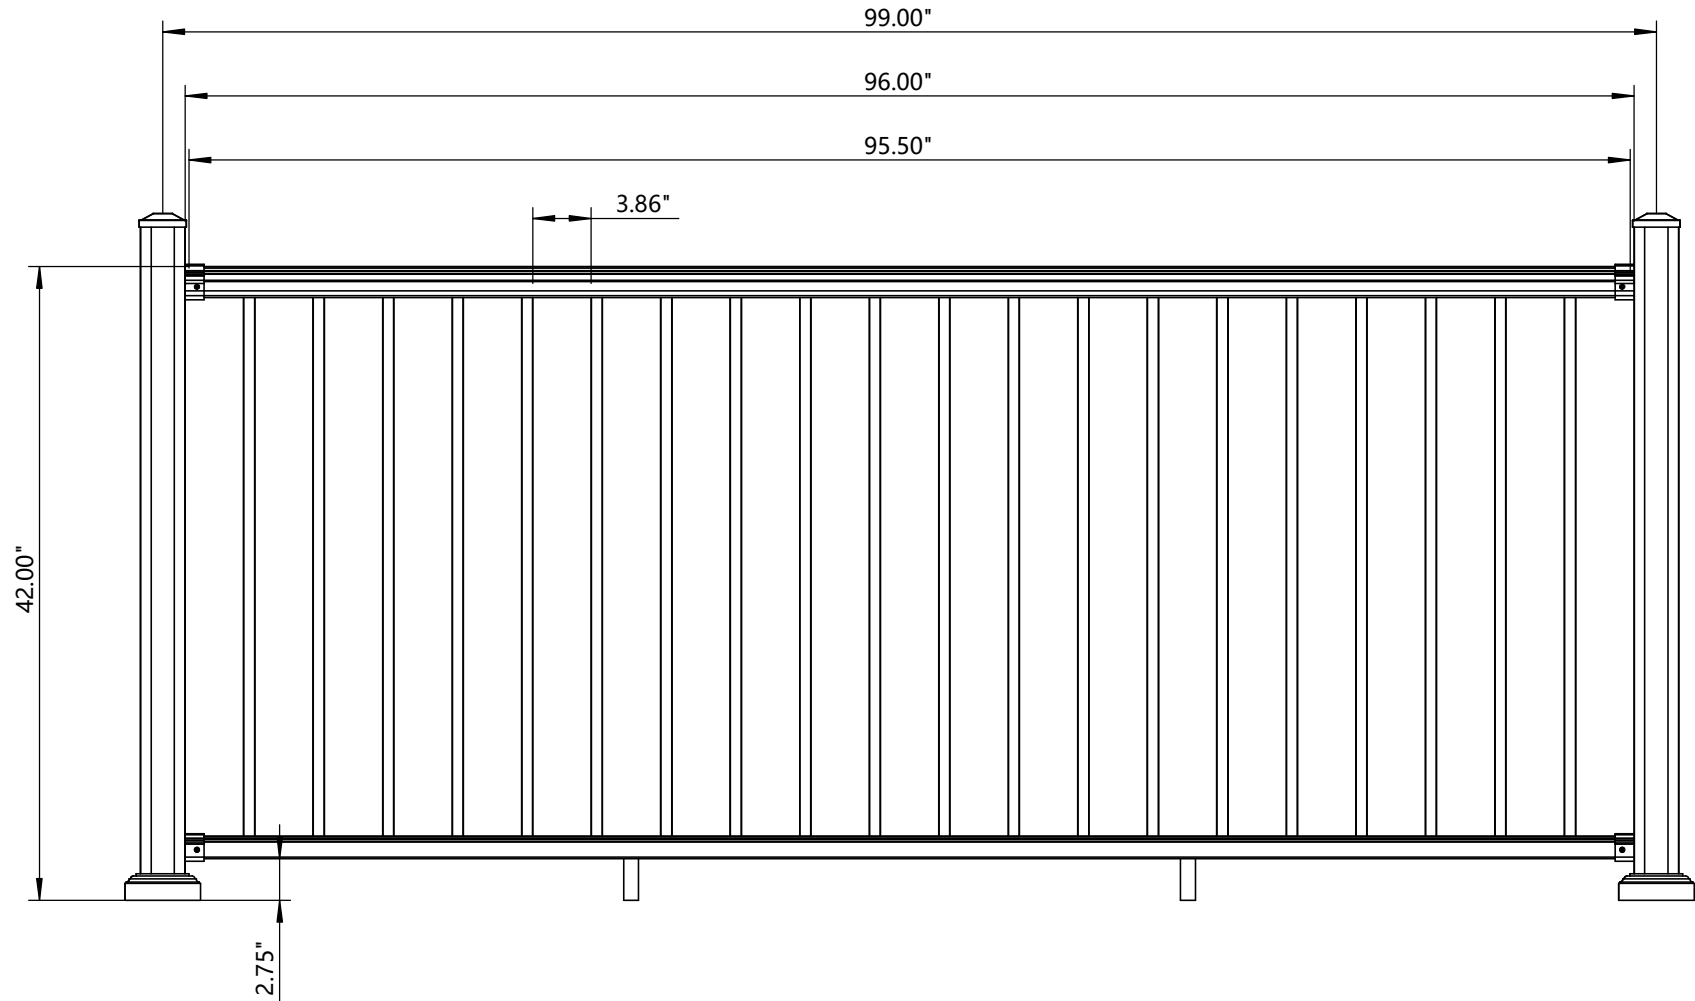

96" Width Railing System W/ Square Balusters

Design by		Product name	
Check by		Drawing NO	
Approve by		Revision	A/0
Complete date		Sheet 1	Of 1