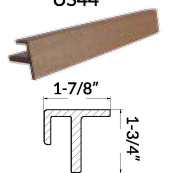

866-728-5273
inquiry@newtechwood.com
<http://www.newtechwood.com>

NewTechWood
 Area-Board calculator for
 All Weather Siding

US09 Siding boards
 8 and 16 ft lengths
 14 and 49 16 ft bundles

US44

US46

US45

US47

Area (sqft)	Linear feet	16-ft Boards	Boxes of clips
100	240	14	2
200	480	29	4
300	720	43	6
400	965	57	8
500	1205	71	10
600	1445	86	12
700	1685	100	14
800	1925	114	16
900	2165	129	18
1000	2405	143	20
1100	2650	157	22
1200	2890	171	24
1300	3130	186	26
1400	3370	200	28
1500	3610	214	30
1600	3850	229	32
1700	4090	243	34
1800	4330	257	36
1900	4575	271	38
2000	4815	286	40
2100	5055	300	42
2200	5295	314	44
2300	5535	329	46
2400	5775	343	48
2500	6015	357	50

Above table is for exact amounts. It is strongly recommended ordering customary overages, as needed.

AW02 starter strip
 3.28 ft length

T-7 rubber stoppers
 50 per bag, 1 per joist

AW08 siding clips
 90 per bag, 50 sqft per bag