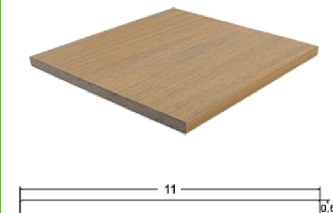

US53 - Bell Series
Low Scalloped Board, with Grooves

US07 - Cortes Series
Solid Board, no Grooves

US01 - Magellan Series
Solid Board, with Grooves

Area	Linear feet	16-ft boards (rounded up)	Boxes of clips
100	220	14	2
200	440	28	4
300	660	42	6
400	880	55	8
500	1100	69	10
600	1320	83	12
700	1540	97	14
800	1760	110	16
900	1980	124	18
1000	2200	138	20
1100	2420	152	22
1200	2640	165	24
1300	2860	179	26
1400	3080	193	28
1500	3300	207	30
1600	3520	220	32
1700	3740	234	34
1800	3960	248	36
1900	4180	262	38
2000	4400	275	40
2100	4620	289	42
2200	4840	303	44
2300	5060	317	46
2400	5280	330	48
2500	5500	344	50

Above table is for exact amounts. It's recommended ordering customary overages, as needed.

Clips

T-Clip
PCHFS50
90 per box covers 50 sqft per box

Fascia

US05

12 ft lengths

Repair Kit