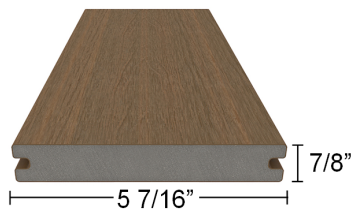

866-728-5273
inquiry@newtechwood.com
<http://www.newtechwood.com>

NewTechWood

Area-Board Calculator for Deck Boards

Boards

16 ft lengths

US129 - Monarch Series
Emperor
High Scalloped Board, No Grooves

US125 - Monarch Series
Empress
High Scalloped Board with Grooves

US53 - Bell Series
Low Scalloped Board, with Grooves

US07 - Cortes Series
Solid Board, no Grooves

US01 - Magellan Series
Solid Board, with Grooves

Area	Linear feet	16-ft boards (rounded up)	Boxes of clips
100	220	14	2
200	440	28	4
300	660	42	6
400	880	55	8
500	1100	69	10
600	1320	83	12
700	1540	97	14
800	1760	110	16
900	1980	124	18
1000	2200	138	20
1100	2420	152	22
1200	2640	165	24
1300	2860	179	26
1400	3080	193	28
1500	3300	207	30
1600	3520	220	32
1700	3740	234	34
1800	3960	248	36
1900	4180	262	38
2000	4400	275	40
2100	4620	289	42
2200	4840	303	44
2300	5060	317	46
2400	5280	330	48
2500	5500	344	50