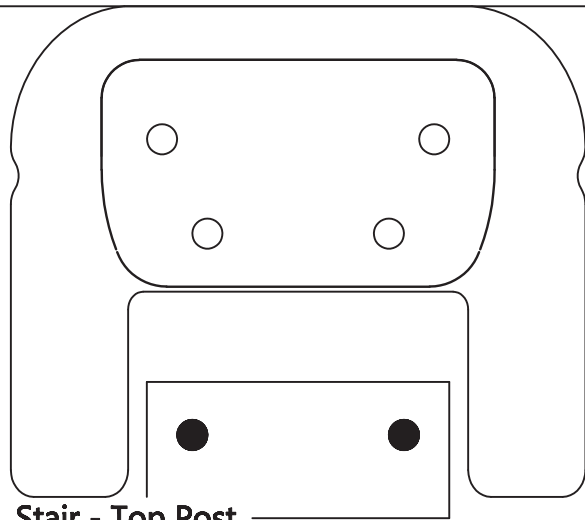

Straight - Railing

- 6 white holes for top post brackets
- 2 black holes for bottom post brackets

Stair - Top Post

- 4 white holes for top post brackets
- 2 black holes for bottom post brackets

Stair - Bottom Post

- 4 white holes for top post brackets
- 2 black holes for bottom post brackets