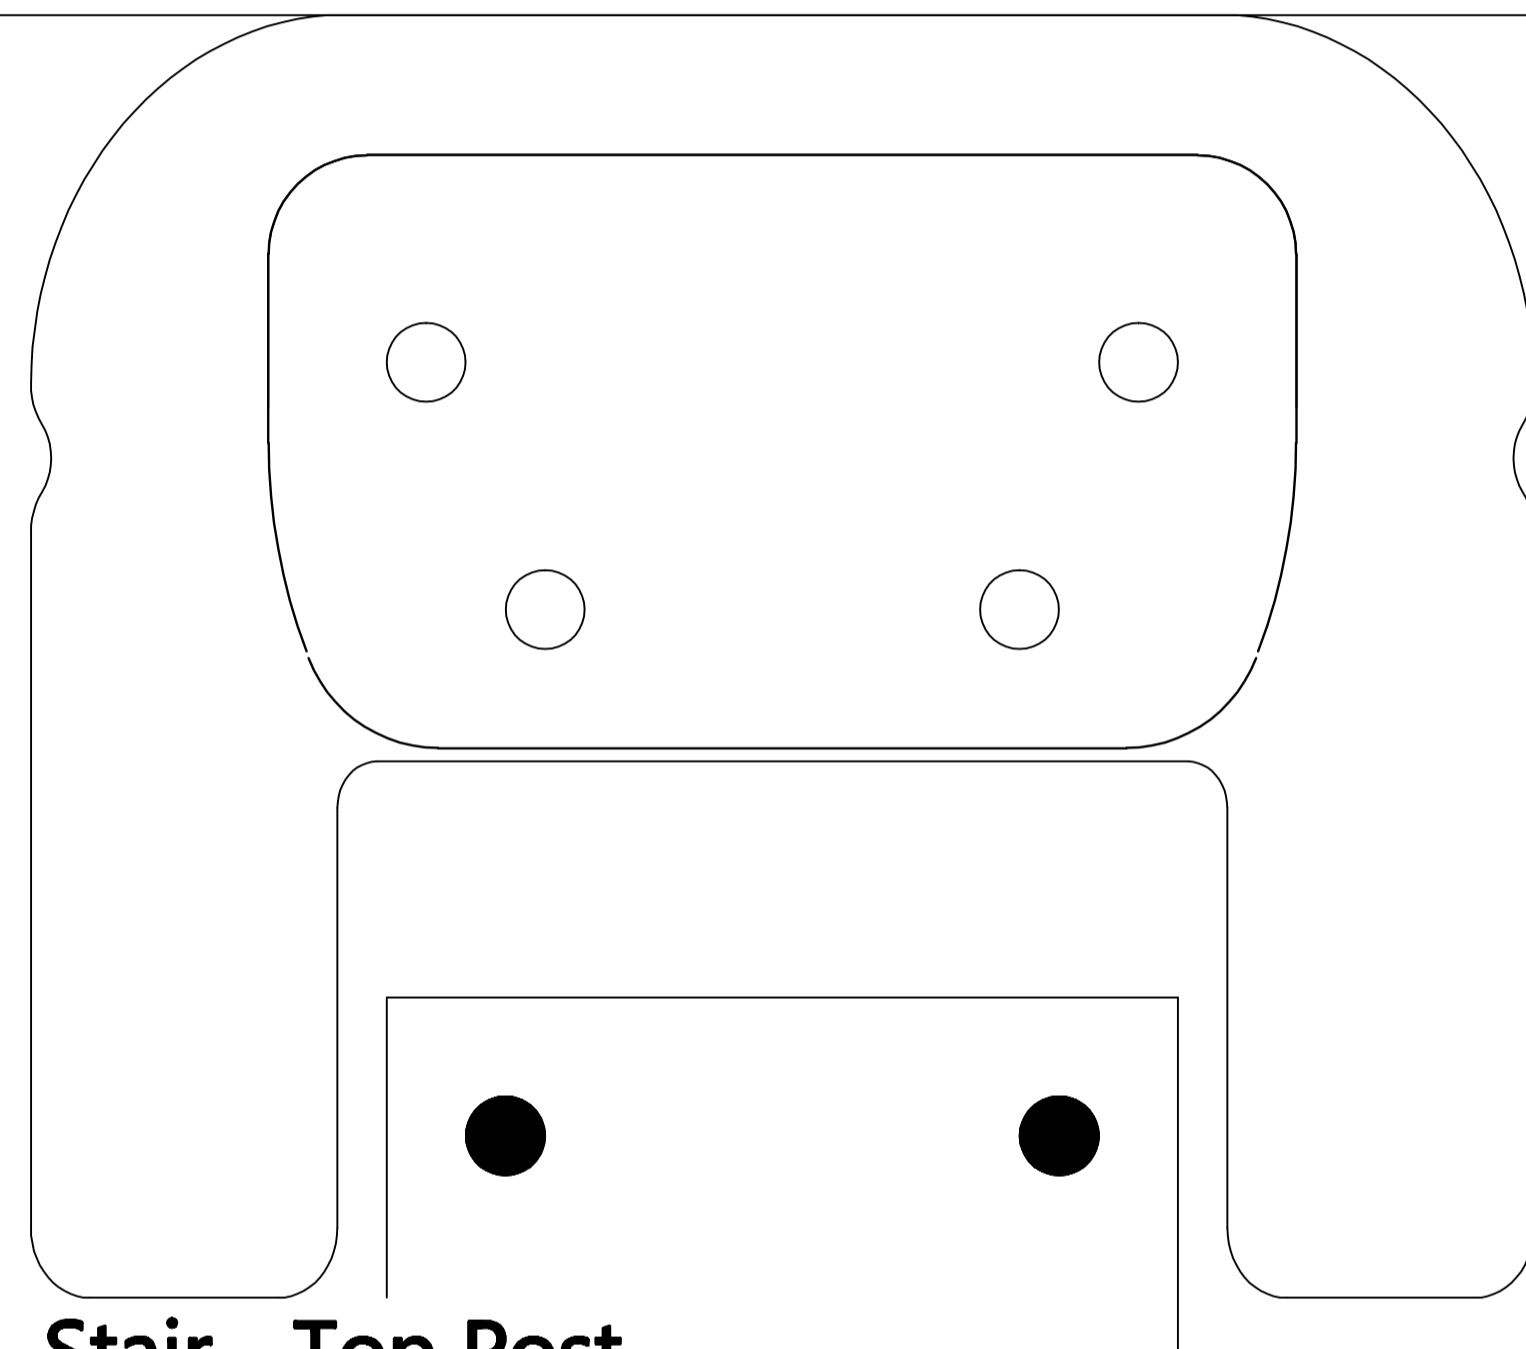

Straight - Railing

- 6 white holes for top post brackets
- 2 black holes for bottom post brackets

Stair - Top Post

- 4 white holes for top post brackets
- 2 black holes for bottom post brackets

Stair - Bottom Post

- 4 white holes for top post brackets
- 2 black holes for bottom post brackets