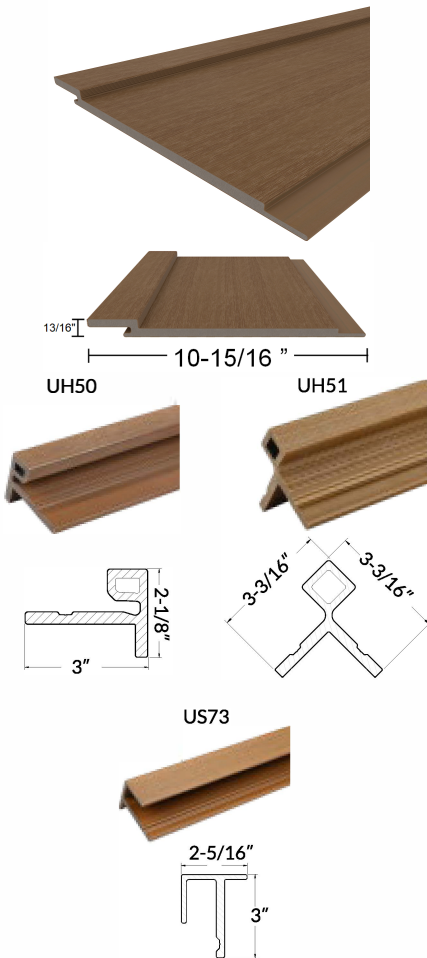

866-728-5273
inquiry@newtechwood.com
<http://www.newtechwood.com>

NewTechWood
 Area-Board Calculator
 for Board & Batten Siding

US86 Siding boards
 10 and 12 ft lengths
 14 piece 16 ft bundles

Area	Linear Feet	10ft Boards	12ft Boards	Boxes of Clips
100	240	12	10	2
200	481	25	21	4
300	723	37	31	6
400	964	50	42	8
500	1205	62	52	10
600	1446	75	62	12
700	1688	87	73	14
800	1929	100	83	16
900	2170	112	94	18
1000	2412	125	104	20
1100	2653	137	114	22
1200	2894	150	125	24
1300	3135	162	135	26
1400	3377	175	145	28
1500	3618	187	156	30
1600	3859	200	166	32
1700	4101	212	177	34
1800	4342	224	187	36
1900	4583	237	197	38
2000	4824	249	208	40
2100	5066	262	218	42
2200	5307	274	229	44
2300	5548	287	239	46
2400	5790	299	249	48
2500	6031	312	260	50

Above table is for exact amounts. It is strongly recommended ordering customary overages, as needed.

AW02 starter strip
 3.28 ft length

AW08 siding clips
 90 per bag, 50 sqft per bag